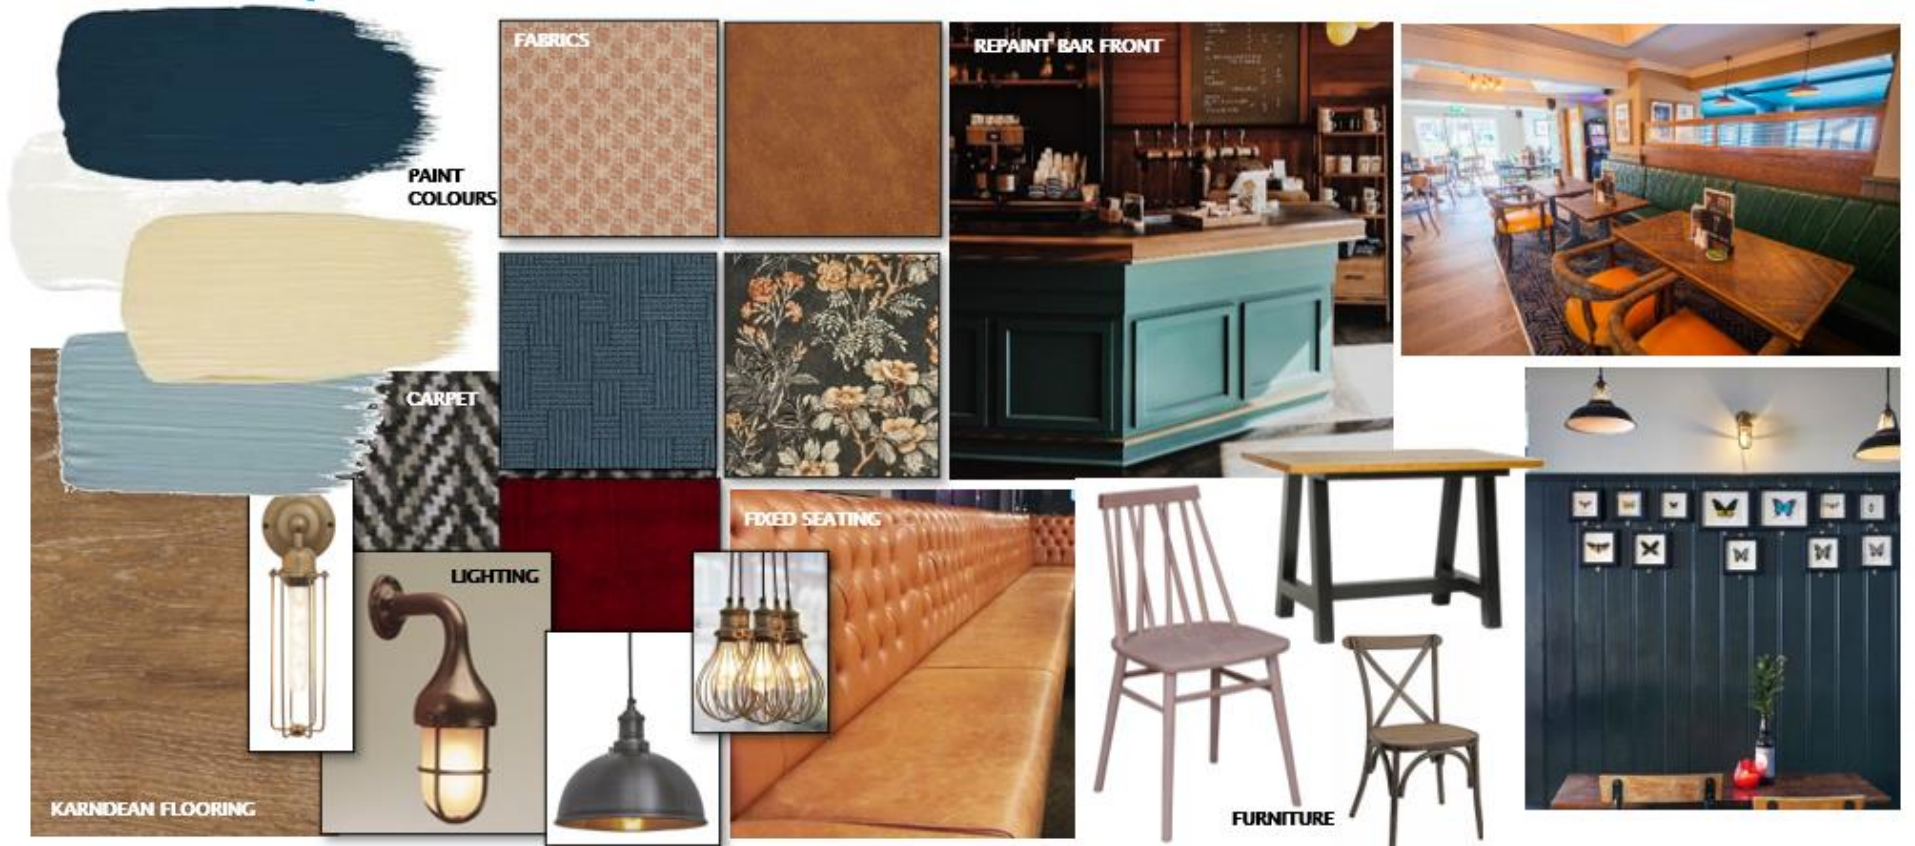

The Proposed Scheme – External

BUILDING BRITAIN'S BEST PUB COMPANY

The Proposed Scheme – Internal

BUILDING BRITAIN'S BEST PUB COMPANY

The Proposed Scheme – The Urban Courtyard

STOOLS

FESTOON BENCHES

HANGING BASKETS

FIXED SEATING

PLANTER BEDS

BUILDING BRITAIN'S BEST PUB COMPANY